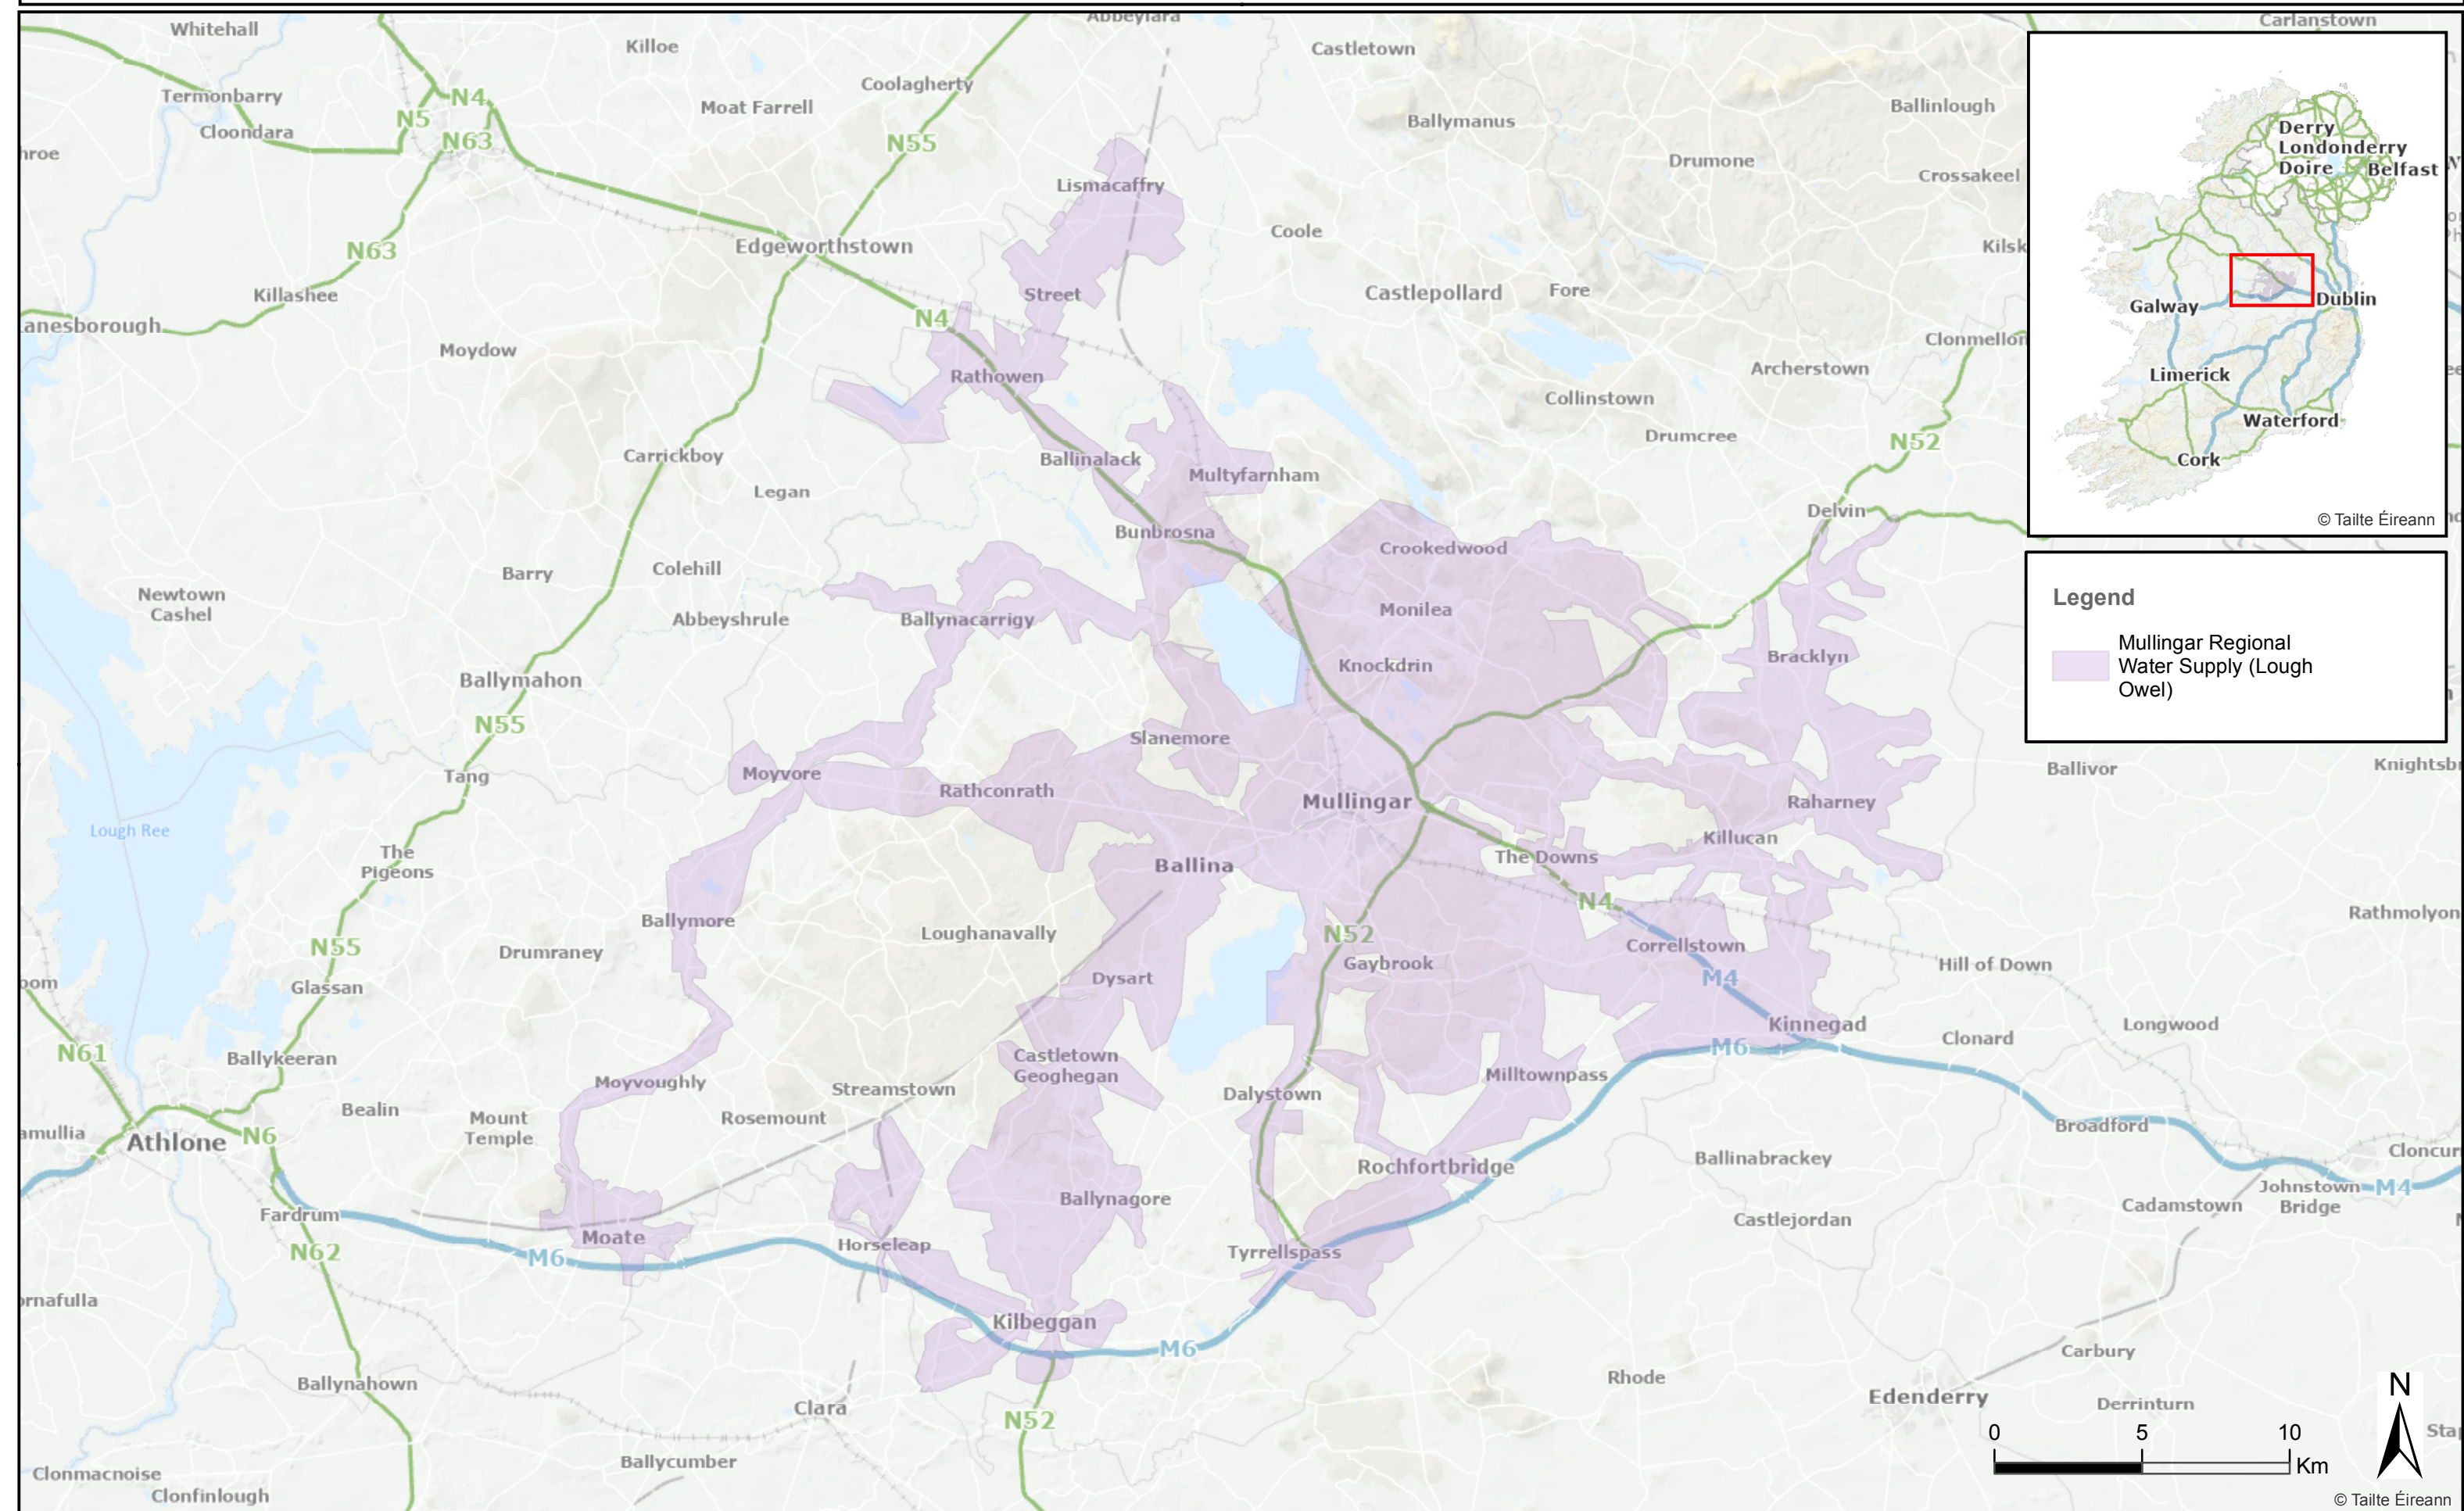

Mullingar Regional Water Supply (Lough Owel)

Legend

- Mullingar Regional Water Supply (Lough Owel)